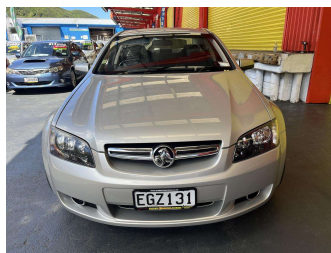

# 2008 Holden Commodore BERLINA V6 SEDAN AT

Purchase Price

**\$8,995**

Includes GST, Registration & Licensing

Finance may be available on this vehicle. Ask one of our friendly staff for more information.

Gain peace of mind with Mechanical Breakdown Insurance. **Ask us how.**

Body Style

**4 door, Sedan**

Odometer

**106,131 km**

Engine

**3564 cc, Internal Combustion**

Fuel Type

**Petrol**