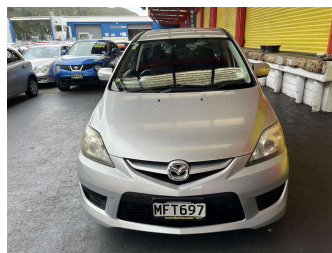

2009 Mazda Premacy 2.0ltr Petrol, Good KMs

Purchase Price **\$7,995**
Includes GST, Registration & Licensing

Finance may be available on this vehicle. Ask one of our friendly staff for more information.

Body Style
4 door, Station Wagon

Odometer
119,003 km

Engine
1990 cc, Internal Combustion

Fuel Type
Petrol

Transmission
Automatic

Wheels
-

VIN
7AT0C133X19344141

Interior
Charcoal, Cloth