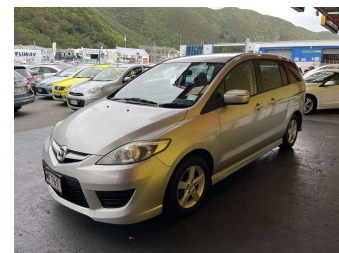

2009 Mazda Premacy 2.0ltr Petrol, Good KMs

Purchase Price **\$7,995**
Includes GST, Registration & Licensing

Finance may be available on this vehicle. Ask one of our friendly staff for more information.

Body Style
4 door, Station Wagon

Odometer
119,003 km

Engine
1990 cc, Internal Combustion

Fuel Type
Petrol

Transmission
Automatic

Wheels
-

VIN
7AT0C133X19344141

Interior
Charcoal, Cloth