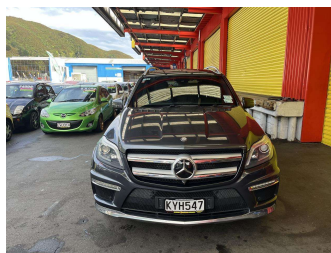

2015 Mercedes-Benz GL-Class GL 350 BT EDITION S

Purchase Price **\$21,995**
Includes GST, Registration & Licensing

Finance may be available on this vehicle. Ask one of our friendly staff for more information.

Body Style
5 door, RV-SUV

Odometer
216,210 km

Engine
2987 cc, Internal Combustion

Fuel Type
Diesel

Transmission
Automatic

Wheels
-

VIN
WDC1668242A651023

Interior
-