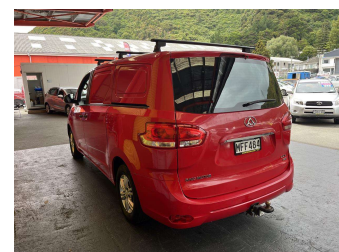

2019 LDV G10 CARGO 2.4 2.4P/5MT/L

Purchase Price **\$17,995**
Includes GST, Registration & Licensing

Finance may be available on this vehicle. Ask one of our friendly staff for more information.

Gain peace of mind with Mechanical Breakdown Insurance. **Ask us how.**

- Top features**
- » Air Bag
 - » Air Conditioning
 - » Alloy Wheels
 - » Central Locking
 - » Electric Windows
 - » Power Steering
 - » Radio
 - » Rear Wiper
 - » Reversing Camera
 - » Roof Rack
 - » Roof Rails
 - » Steering wheel control...
 - » Tints
 - » Tow Bar

Body Style
5 door, Coach

Odometer
105,424 km

Engine
2378 cc, Internal Combustion

Fuel Type
Petrol

Transmission
Manual, Rear Wheel

Wheels
-

VIN
LSKG4BL15JA087757

Interior
Charcoal