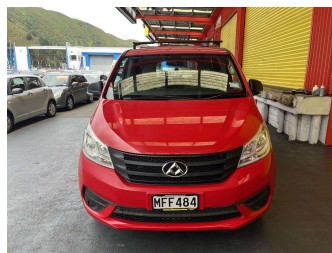

2019 LDV G10 CARGO 2.4 2.4P/5MT/L

Purchase Price **\$17,995**
Includes GST, Registration & Licensing

Finance may be available on this vehicle. Ask one of our friendly staff for more information.

Gain peace of mind with Mechanical Breakdown Insurance. **Ask us how.**

Body Style
5 door, Coach

Odometer
105,424 km

Engine
2378 cc, Internal Combustion

Fuel Type
Petrol

Transmission
Manual, Rear Wheel

Wheels
-

VIN
LSKG4BL15JA087757

Interior
Charcoal