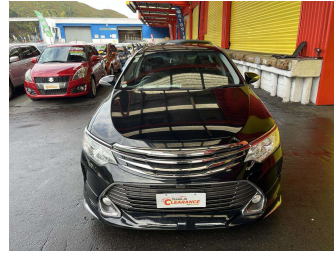

2014 Toyota Camry HYBRID

Purchase Price **\$21,995**
Includes GST, Registration & Licensing

Finance may be available on this vehicle. Ask one of our friendly staff for more information.

Gain peace of mind with Mechanical Breakdown Insurance. **Ask us how.**

- Top features**
- » ABS Brakes
 - » Air Bag
 - » Air Conditioning
 - » Alloy Wheels
 - » Bluetooth
 - » Body Kit
 - » Central Locking
 - » Electric Windows
 - » Reversing Camera
 - » Tints

Body Style	Sedan	Reg No.	-
Odometer	129,423 km	Ext Colour	Black
Engine	2493 cc	History	-
Fuel Type	Hybrid	Seats	5 seats
Transmission	Automatic	CO2 Emissions	★★★★☆ 121 grams/km
Wheels	-	Energy Economy	★★★★☆☆ Annual fuel cost of \$2,040 5.2L per 100km
VIN	7AT0H604X23042155	Cost per year is an estimate based on petrol price of \$2.80 per litre and an average distance of 14000 km. Emissions and Energy Economy figures standardised to 3P WLTP.	
Interior	-	Stock ID: 24505	
Safety			
	Based on 2023 UCSR rating for 11-17 models		