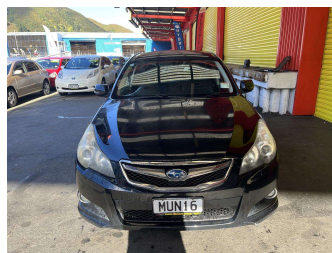

# 2010 Subaru Legacy

Purchase Price

**\$7,995**

Includes GST, Registration & Licensing

Finance may be available on this vehicle. Ask one of our friendly staff for more information.

Gain peace of mind with Mechanical Breakdown Insurance. **Ask us how.**

## Top features

- » ABS Brakes
- » Air Bag
- » Alloy Wheels
- » Cruise Control
- » Leather Trim
- » Paddle Shift
- » Power Steering

Body Style

**5 door, Station Wagon**

Odometer

**154,759 km**

Engine

**2450 cc, Internal Combustion**

Fuel Type

**Petrol**

Transmission

**Automatic, 4WD**

Wheels

-

VIN

**7AT0GF0BX20040345**