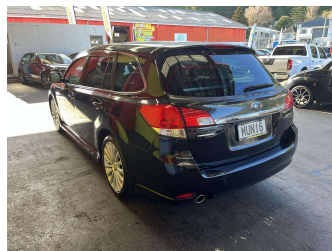

# 2010 Subaru Legacy

Purchase Price

**\$7,995**

Includes GST, Registration & Licensing

Finance may be available on this vehicle. Ask one of our friendly staff for more information.

Gain peace of mind with Mechanical Breakdown Insurance. **Ask us how.**

## Top features

- » ABS Brakes
- » Air Bag
- » Alloy Wheels
- » Cruise Control
- » Leather Trim
- » Paddle Shift
- » Power Steering

Body Style

**5 door, Station Wagon**

Odometer

**154,759 km**

Engine

**2450 cc, Internal Combustion**

Fuel Type

**Petrol**

Transmission

**Automatic, 4WD**

Wheels

-

VIN

**7AT0GF0BX20040345**