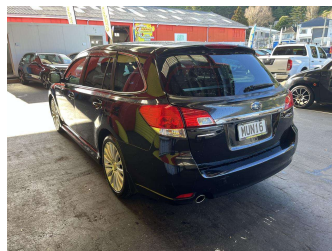

2010 Subaru Legacy

Purchase Price **\$7,995**
Includes GST, Registration & Licensing

Finance may be available on this vehicle. Ask one of our friendly staff for more information.

Gain peace of mind with Mechanical Breakdown Insurance. **Ask us how.**

- Top features**
- » ABS Brakes
 - » Air Bag
 - » Alloy Wheels
 - » Cruise Control
 - » Leather Trim
 - » Paddle Shift
 - » Power Steering

Body Style
5 door, Station Wagon

Odometer
154,759 km

Engine
2450 cc, Internal Combustion

Fuel Type
Petrol

Transmission
Automatic, 4WD

Wheels
-

VIN
7AT0GF0BX20040345

Interior
-

Safety
-

Reg No.
MUN16

Ext Colour
Black