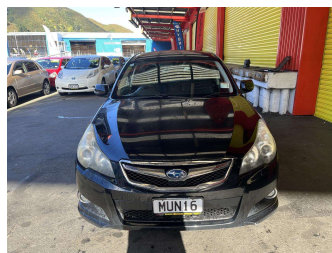

2010 Subaru Legacy

Purchase Price **\$7,995**
Includes GST, Registration & Licensing

Finance may be available on this vehicle. Ask one of our friendly staff for more information.

Gain peace of mind with Mechanical Breakdown Insurance. **Ask us how.**

- Top features**
- » ABS Brakes
 - » Air Bag
 - » Alloy Wheels
 - » Cruise Control
 - » Leather Trim
 - » Paddle Shift
 - » Power Steering

Body Style
5 door, Station Wagon

Odometer
154,759 km

Engine
2450 cc, Internal Combustion

Fuel Type
Petrol

Transmission
Automatic, 4WD

Wheels
-

VIN
7AT0GF0BX20040345

Interior
-

Safety
-

Reg No.
MUN16

Ext Colour
Black