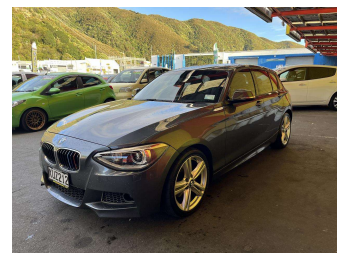

2014 BMW 125I

Purchase Price **\$13,995**
Includes GST, Registration & Licensing

Finance may be available on this vehicle. Ask one of our friendly staff for more information.

Gain peace of mind with Mechanical Breakdown Insurance. **Ask us how.**

- Top features**
- » ABS Brakes
 - » Air Bag
 - » Alloy Wheels
 - » Body Kit (Factory)
 - » Cruise Control
 - » Electric Windows
 - » Power Steering
 - » Reversing Camera
 - » Sun Roof

Body Style
5 door, Hatchback

Odometer
74,490 km

Engine
1998 cc, Internal Combustion

Fuel Type
Petrol

Transmission
Automatic, Rear Wheel

Wheels
-

VIN
WBA1A52050J684708

Interior
-

Safety
-