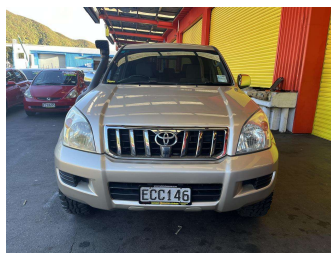

2007 Toyota Land Cruiser Prado 3.0D T RV 5A

Purchase Price

\$27,995

Includes GST, Registration & Licensing

Finance may be available on this vehicle. Ask one of our friendly staff for more information.

Gain peace of mind with Mechanical Breakdown Insurance. **Ask us how.**

Body Style

5 door, RV-SUV

Odometer

237,544 km

Engine

2982 cc, Internal Combustion

Fuel Type

Diesel