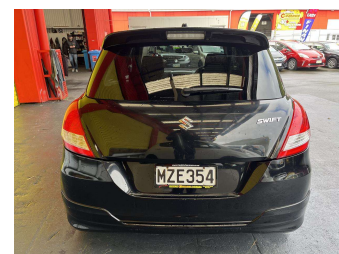

2013 Suzuki Swift 1.2

Purchase Price

\$9,995

Includes GST, Registration & Licensing

Finance may be available on this vehicle. Ask one of our friendly staff for more information.

Gain peace of mind with Mechanical Breakdown Insurance. **Ask us how.**

Body Style

5 door, Hatchback

Odometer

112,469 km

Engine

1240 cc, Internal Combustion

Fuel Type

Petrol