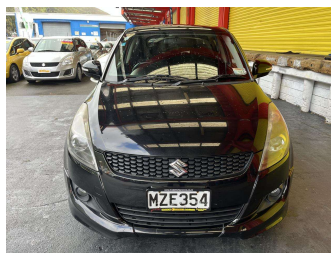

2013 Suzuki Swift 1.2

Purchase Price

\$9,995

Includes GST, Registration & Licensing

Finance may be available on this vehicle. Ask one of our friendly staff for more information.

Gain peace of mind with Mechanical Breakdown Insurance. **Ask us how.**

Body Style

5 door, Hatchback

Odometer

112,469 km

Engine

1240 cc, Internal Combustion

Fuel Type

Petrol

Transmission

Automatic, Front Wheel

Wheels

-

VIN

7AT0GK0CX20218181

Interior

Black, Cloth