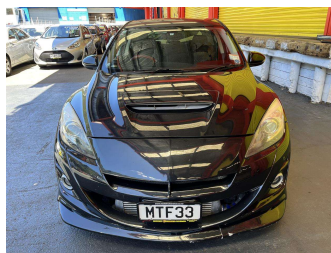

2009 Mazda Axela Mazdaspeed

Purchase Price **\$16,995**
Includes GST, Registration & Licensing

Finance may be available on this vehicle. Ask one of our friendly staff for more information.

Gain peace of mind with Mechanical Breakdown Insurance. **Ask us how.**

Body Style
5 door, Hatchback

Odometer
184,775 km

Engine
2260 cc, Internal Combustion

Fuel Type
Petrol

Transmission
Manual, Front Wheel

Wheels
-

VIN
7AT0C13JX19100610

Interior
Black/Red, Leather

Safety
-

Reg No.
MTF33

Ext Colour
Black

History
Ex-Overseas

Seats
5 seats

CO2 Emissions
-

Energy Economy
-

Stock ID: 28021