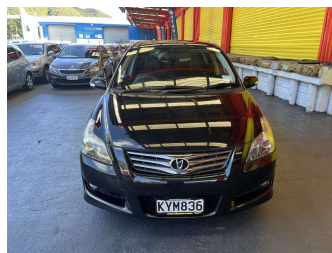

2008 Toyota Blade BASE

Purchase Price **\$6,995**
Includes GST, Registration & Licensing

Finance may be available on this vehicle. Ask one of our friendly staff for more information.

Gain peace of mind with Mechanical Breakdown Insurance. **Ask us how.**

Body Style
5 door, Hatchback

Odometer
183,086 km

Engine
2362 cc, Internal Combustion

Fuel Type
Petrol

Transmission
Automatic, Front Wheel

Wheels
-

VIN
7AT0H656X17031168

Interior
Black, Cloth

Safety
-

Reg No.
KYM836

Ext Colour
Black

History
Ex-Overseas

Seats
5 seats

CO2 Emissions
-

Energy Economy
-

Stock ID: 27614