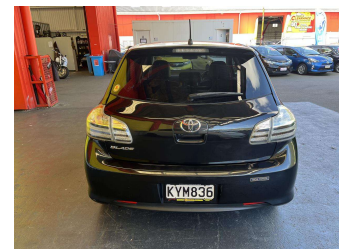

2008 Toyota Blade BASE

Purchase Price **\$6,995**
Includes GST, Registration & Licensing

Finance may be available on this vehicle. Ask one of our friendly staff for more information.

Gain peace of mind with Mechanical Breakdown Insurance. **Ask us how.**

Body Style
5 door, Hatchback

Odometer
183,086 km

Engine
2362 cc, Internal Combustion

Fuel Type
Petrol

Transmission
Automatic, Front Wheel

Wheels
-

VIN
7AT0H656X17031168

Interior
Black, Cloth

Safety
-

Reg No.
KYM836

Ext Colour
Black

History
Ex-Overseas

Seats
5 seats

CO2 Emissions
-

Energy Economy
-

Stock ID: 27614