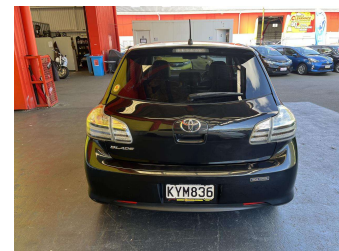

# 2008 Toyota Blade BASE

**Purchase Price** **\$6,995**  
Includes GST, Registration & Licensing

Finance may be available on this vehicle. Ask one of our friendly staff for more information.

Gain peace of mind with Mechanical Breakdown Insurance. **Ask us how.**

Body Style  
**5 door, Hatchback**

Odometer  
**183,086 km**

Engine  
**2362 cc, Internal Combustion**

Fuel Type  
**Petrol**

Transmission  
**Automatic, Front Wheel**

Wheels  
-

VIN  
**7AT0H656X17031168**