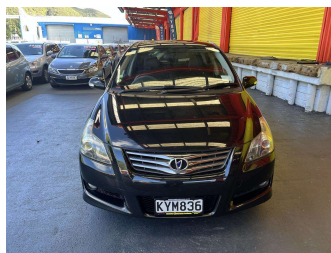

# 2008 Toyota Blade BASE

**Purchase Price** **\$6,995**  
Includes GST, Registration & Licensing

Finance may be available on this vehicle. Ask one of our friendly staff for more information.

Gain peace of mind with Mechanical Breakdown Insurance. **Ask us how.**

Body Style  
**5 door, Hatchback**

Odometer  
**183,086 km**

Engine  
**2362 cc, Internal Combustion**

Fuel Type  
**Petrol**

Transmission  
**Automatic, Front Wheel**

Wheels  
-

VIN  
**7AT0H656X17031168**