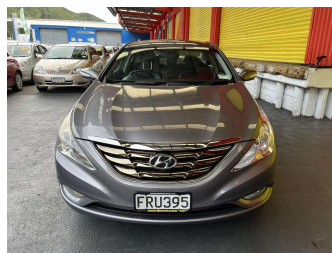

2011 Hyundai I45 2.4 ELITE A6

Purchase Price **\$6,995**
Includes GST, Registration & Licensing

Finance may be available on this vehicle. Ask one of our friendly staff for more information.

Gain peace of mind with Mechanical Breakdown Insurance. **Ask us how.**

Body Style
4 door, Sedan

Odometer
171,100 km

Engine
2359 cc, Internal Combustion

Fuel Type
Petrol

Transmission
Automatic, Front Wheel

Wheels
-

VIN
KMHEC41DMBA258520

Interior
Black, Leather