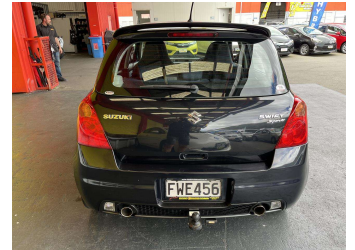

# 2011 Suzuki Swift HATCH 1.6 5DR SPORT

Purchase Price **\$10,995**  
Includes GST, Registration & Licensing

Finance may be available on this vehicle. Ask one of our friendly staff for more information.

Body Style  
**5 door, Hatchback**

Odometer  
**127,747 km**

Engine  
**1586 cc, Internal Combustion**

Fuel Type  
**Petrol**

Transmission  
**Manual, Front Wheel**

Wheels  
-

VIN  
**JSAEZC31S00206105**

Interior  
**Charcoal, Cloth**