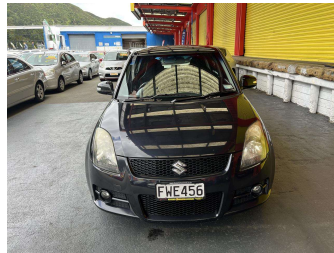

# 2011 Suzuki Swift HATCH 1.6 5DR SPORT

Purchase Price **\$10,995**  
Includes GST, Registration & Licensing

Finance may be available on this vehicle. Ask one of our friendly staff for more information.

Body Style  
**5 door, Hatchback**

Odometer  
**127,747 km**

Engine  
**1586 cc, Internal Combustion**

Fuel Type  
**Petrol**

Transmission  
**Manual, Front Wheel**

Wheels  
-

VIN  
**JSAEZC31S00206105**

Interior  
**Charcoal, Cloth**

Safety  
-

Reg No.  
**FWE456**

Ext Colour  
**Black**

History  
**NZ New**

Seats  
**5 seats**

CO2 Emissions  
-

Energy Economy  
-

**Stock ID: 27870**