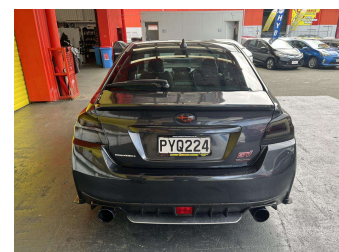

2015 Subaru WRX STI

Purchase Price **\$35,995**
Includes GST, Registration & Licensing

Finance may be available on this vehicle. Ask one of our friendly staff for more information.

Gain peace of mind with Mechanical Breakdown Insurance. **Ask us how.**

Body Style
4 door, Sedan

Odometer
115,252 km

Engine
1994 cc, Internal Combustion

Fuel Type
Petrol

Transmission
Manual, All Wheel Drive

Wheels
-

VIN
7AT0GF20X22009744

Interior
Black/Red, Cloth