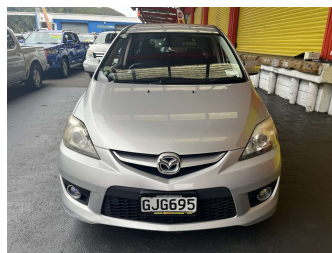

2008 Mazda Premacy 2.0ltr Petrol, Good KMs

Purchase Price

\$6,995

Includes GST, Registration & Licensing

Finance may be available on this vehicle. Ask one of our friendly staff for more information.

Gain peace of mind with Mechanical Breakdown Insurance. **Ask us how.**

Body Style

5 door, People Movers

Odometer

181,227 km

Engine

1998 cc, Internal Combustion

Fuel Type

Petrol

Transmission

Automatic, Front Wheel

Wheels

-

VIN

7AT0C133X12321326

Interior

Charcoal, Cloth