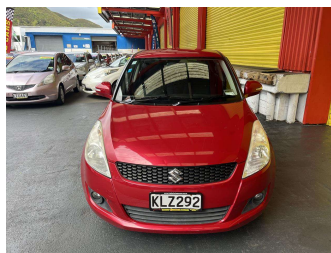

2011 Suzuki Swift

Purchase Price

\$8,995

Includes GST, Registration & Licensing

Finance may be available on this vehicle. Ask one of our friendly staff for more information.

Gain peace of mind with Mechanical Breakdown Insurance. **Ask us how.**

Body Style

5 door, Hatchback

Odometer

151,747 km

Engine

1240 cc, Internal Combustion

Fuel Type

Petrol

Transmission

Automatic, Front Wheel

Wheels

-

VIN

7AT0GK0CX16123988

Interior

Charcoal, Cloth