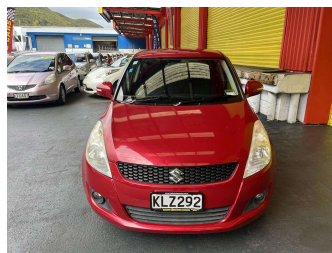

2011 Suzuki Swift

Purchase Price **\$7,995**
Includes GST, Registration & Licensing

Finance may be available on this vehicle. Ask one of our friendly staff for more information.

Gain peace of mind with Mechanical Breakdown Insurance. **Ask us how.**

Body Style
5 door, Hatchback

Odometer
151,747 km

Engine
1240 cc, Internal Combustion

Fuel Type
Petrol

Transmission
Automatic, Front Wheel

Wheels
-

VIN
7AT0GK0CX16123988

Interior
Charcoal, Cloth

Safety
-

Reg No.
KLZ292

Ext Colour
Red

History
Ex-Overseas

Seats
5 seats

CO2 Emissions
-

Energy Economy
-

Stock ID: 27586