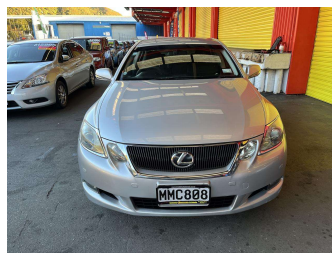

2008 Lexus Gs450h

Purchase Price **\$9,995**
Includes GST, Registration & Licensing

Finance may be available on this vehicle. Ask one of our friendly staff for more information.

Gain peace of mind with Mechanical Breakdown Insurance. **Ask us how.**

Body Style
4 door, Sedan

Odometer
177,202 km

Engine
3450 cc, Hybrid

Fuel Type
Petrol

Transmission
Automatic, Rear Wheel

Wheels
-

VIN
7AT0B00GX19017189

Interior
Charcoal