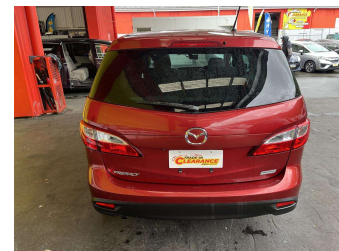

2013 Mazda Premacy

Purchase Price **\$10,995**
Includes GST, Registration & Licensing

Finance may be available on this vehicle. Ask one of our friendly staff for more information.

Gain peace of mind with Mechanical Breakdown Insurance. **Ask us how.**

Top features

- » ABS Brakes
- » Air Bag
- » Central Locking
- » Electric Windows
- » Power Steering

Body Style
People Movers

Odometer
73,818 km

Engine
1997 cc, Internal Combustion

Fuel Type
Petrol

Transmission
Automatic

Wheels
-

VIN
7AT0C133X24110072

Interior
-

Safety
-

Reg No.
-

Ext Colour
Red

History
-

Seats
7 seats