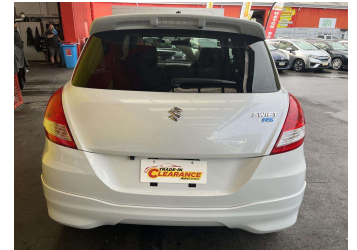

# 2014 Suzuki Swift

Purchase Price

**\$13,995**

Includes GST, Registration & Licensing

Finance may be available on this vehicle. Ask one of our friendly staff for more information.

Gain peace of mind with Mechanical Breakdown Insurance. **Ask us how.**

## Top features

- » Air Bag
- » Air Conditioning
- » Alloy Wheels
- » Body Kit (Factory)
- » Power Steering
- » Push Start Button

Body Style

**Hatchback**

Odometer

**64,154 km**

Engine

**1242 cc, Internal Combustion**

Fuel Type

**Petrol**

Transmission

**Automatic**

Wheels

-

VIN

**7AT0GK0CX24337549**