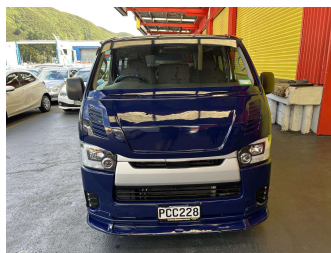

# 2019 Toyota Hiace REGIUS ACE

**Purchase Price** **\$29,995**  
Includes GST, Registration & Licensing

Finance may be available on this vehicle. Ask one of our friendly staff for more information.

Gain peace of mind with Mechanical Breakdown Insurance. **Ask us how.**

Body Style  
**3 door, Coach**

Odometer  
**81,221 km**

Engine  
**1999 cc, Internal Combustion**

Fuel Type  
**Petrol**

Transmission  
**Manual**

Wheels  
-

VIN  
**7AT0H60FX22314028**

Interior  
**Grey, Cloth**