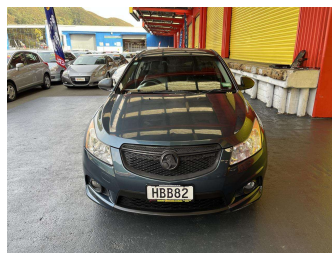

# 2013 Holden Cruze SRI V SDN 1.4T AT

**Purchase Price** **\$9,995**  
Includes GST, Registration & Licensing

Finance may be available on this vehicle. Ask one of our friendly staff for more information.

Body Style  
**4 door, Sedan**

Odometer  
**152,247 km**

Engine  
**1364 cc, Internal Combustion**

Fuel Type  
**Petrol**

Transmission  
**Automatic, Front Wheel**

Wheels  
-

VIN  
**6G1PE5E89DL802221**

Interior  
**Black, Leather**