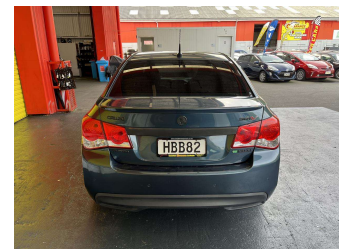

# 2013 Holden Cruze SRI V SDN 1.4T AT

**Purchase Price** **\$9,995**  
Includes GST, Registration & Licensing

Finance may be available on this vehicle. Ask one of our friendly staff for more information.

Body Style  
**4 door, Sedan**

Odometer  
**152,247 km**

Engine  
**1364 cc, Internal Combustion**

Fuel Type  
**Petrol**

Transmission  
**Automatic, Front Wheel**

Wheels  
-

VIN  
**6G1PE5E89DL802221**

Interior  
**Black, Leather**