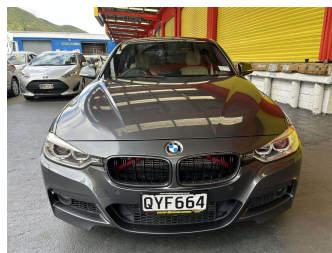

2012 BMW 335i Active Hybrid 3

Purchase Price **\$18,995**
Includes GST, Registration & Licensing

Finance may be available on this vehicle. Ask one of our friendly staff for more information.

Gain peace of mind with Mechanical Breakdown Insurance. **Ask us how.**

Body Style
4 door, Sedan

Odometer
111,949 km

Engine
2970 cc, Hybrid

Fuel Type
Petrol

Transmission
Automatic, Rear Wheel

Wheels
-

VIN
WBA3F92090F203640

Interior
Beige, Leather