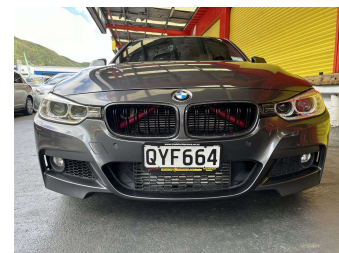

2012 BMW 335i Active Hybrid 3

Purchase Price **\$18,995**
Includes GST, Registration & Licensing

Finance may be available on this vehicle. Ask one of our friendly staff for more information.

Gain peace of mind with Mechanical Breakdown Insurance. **Ask us how.**

Body Style
4 door, Sedan

Odometer
111,949 km

Engine
2970 cc, Hybrid

Fuel Type
Petrol

Transmission
Automatic, Rear Wheel

Wheels
-

VIN
WBA3F92090F203640

Interior
Beige, Leather