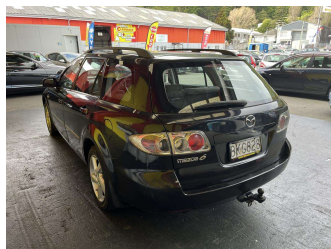

# 2003 Mazda 6 GSX 2.3 Auto

Purchase Price

**\$4,750**

Includes GST, Registration & Licensing

Finance may be available on this vehicle. Ask one of our friendly staff for more information.

Gain peace of mind with Mechanical Breakdown Insurance. **Ask us how.**

## Top features

- » ABS Brakes
- » Air Bag(s)
- » Air Conditioning
- » Alloy Wheels
- » Body Kit (Factory)
- » Central Locking
- » Central Locking
- » EFI
- » Electric Windows
- » Power Steering
- » Radio
- » Rear Wiper
- » Roof Rack
- » Steering wheel control...
- » Tow Bar

Body Style

**5 door, Station Wagon**

Odometer

**258,178 km**

Engine

**2261 cc, Internal Combustion**

Fuel Type

**Petrol**

Transmission

**Automatic, Front Wheel**

Wheels

-

VIN

**JM0GY103100101015**

Interior

**Grey, Cloth**