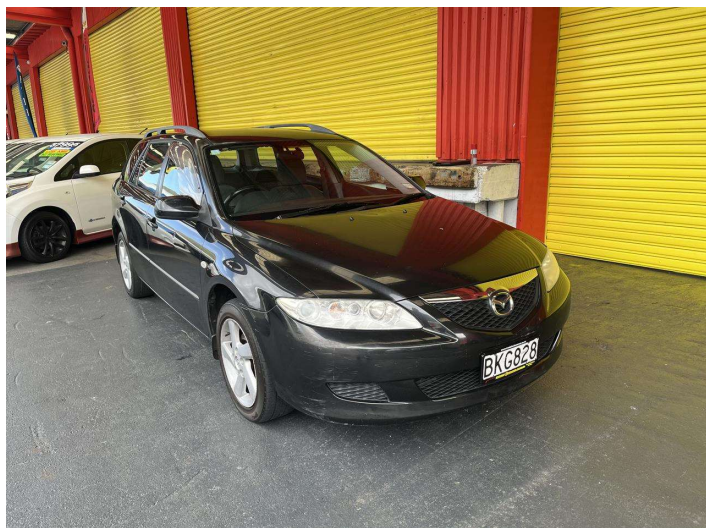

# 2003 Mazda 6 GSX 2.3 Auto

Purchase Price

**\$4,750**

Includes GST, Registration & Licensing

Finance may be available on this vehicle. Ask one of our friendly staff for more information.

Gain peace of mind with Mechanical Breakdown Insurance. **Ask us how.**

## Top features

- » ABS Brakes
- » Air Bag(s)
- » Air Conditioning
- » Alloy Wheels
- » Body Kit (Factory)
- » Central Locking
- » Central Locking
- » EFI
- » Electric Windows
- » Power Steering
- » Radio
- » Rear Wiper
- » Roof Rack
- » Steering wheel control...
- » Tow Bar

Body Style

**5 door, Station Wagon**

Odometer

**258,178 km**

Engine

**2261 cc, Internal Combustion**

Fuel Type

**Petrol**

Transmission

**Automatic, Front Wheel**

Wheels

-

VIN

**JM0GY103100101015**

Interior

**Grey, Cloth**