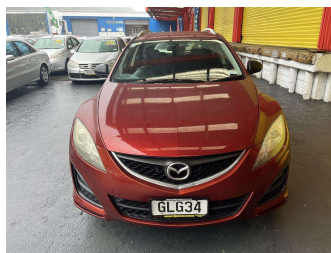

2012 Mazda 6 GLX 2.0 WAGON

Purchase Price

\$5,995

Includes GST, Registration & Licensing

Finance may be available on this vehicle. Ask one of our friendly staff for more information.

Gain peace of mind with Mechanical Breakdown Insurance. **Ask us how.**

Body Style

5 door, Station Wagon

Odometer

278,209 km

Engine

1999 cc, Internal Combustion

Fuel Type

Petrol