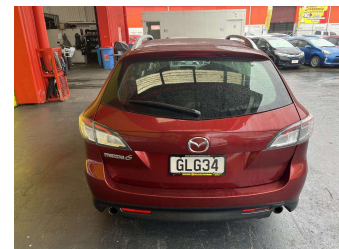

2012 Mazda 6 GLX 2.0 WAGON

Purchase Price

\$5,995

Includes GST, Registration & Licensing

Finance may be available on this vehicle. Ask one of our friendly staff for more information.

Gain peace of mind with Mechanical Breakdown Insurance. **Ask us how.**

Top features

- » ABS Brakes
- » Air Bag(s)
- » Air Conditioning
- » Alloy Wheels
- » Body Kit (Factory)
- » Car Alarm
- » Central Locking
- » EFI
- » Electric Windows
- » Power Steering
- » Radio
- » Rear Wiper
- » Roof Rack
- » Roof Spoiler
- » Steering wheel control...

Body Style

5 door, Station Wagon

Odometer

278,209 km

Engine

1999 cc, Internal Combustion

Fuel Type

Petrol