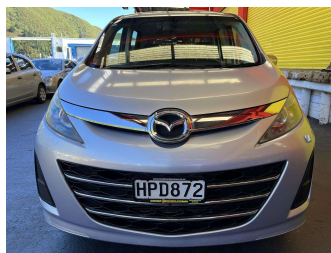

2009 Mazda BIANTE 20S 8 Seater

Purchase Price **\$7,995**
Includes GST, Registration & Licensing

Finance may be available on this vehicle. Ask one of our friendly staff for more information.

Gain peace of mind with Mechanical Breakdown Insurance. **Ask us how.**

Body Style
5 door, People Movers

Odometer
171,882 km

Engine
1990 cc, Internal Combustion

Fuel Type
Petrol

Transmission
Automatic

Wheels
-

VIN
7AT0C145X13112669

Interior
Charcoal