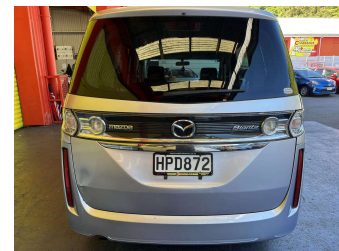

2009 Mazda BIANTE 20S 8 Seater

Purchase Price **\$7,995**
Includes GST, Registration & Licensing

Finance may be available on this vehicle. Ask one of our friendly staff for more information.

Gain peace of mind with Mechanical Breakdown Insurance. **Ask us how.**

Body Style
5 door, People Movers

Odometer
171,882 km

Engine
1990 cc, Internal Combustion

Fuel Type
Petrol

Transmission
Automatic

Wheels
-

VIN
7AT0C145X13112669

Interior
Charcoal