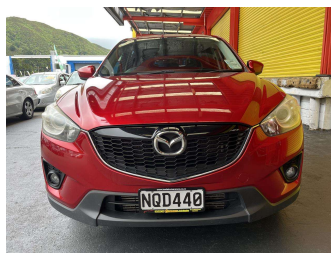

# 2013 Mazda Cx-5 4WD GSX 2.2 DSL

Purchase Price **\$12,995**  
Includes GST, Registration & Licensing

Finance may be available on this vehicle. Ask one of our friendly staff for more information.

Gain peace of mind with Mechanical Breakdown Insurance. **Ask us how.**

Body Style  
**5 door, RV-SUV**

Odometer  
**122,715 km**

Engine  
**2191 cc, Internal Combustion**

Fuel Type  
**Diesel**

Transmission  
**Automatic, 4WD**

Wheels  
-

VIN  
**JM0KE102100219122**

Interior  
**Black, Cloth**