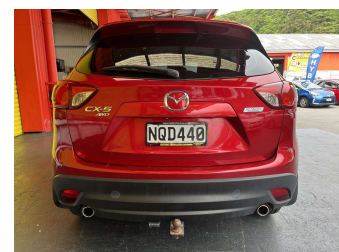

# 2013 Mazda Cx-5 4WD GSX 2.2 DSL

Purchase Price **\$12,995**  
Includes GST, Registration & Licensing

Finance may be available on this vehicle. Ask one of our friendly staff for more information.

Gain peace of mind with Mechanical Breakdown Insurance. **Ask us how.**

Body Style  
**5 door, RV-SUV**

Odometer  
**122,715 km**

Engine  
**2191 cc, Internal Combustion**

Fuel Type  
**Diesel**

Transmission  
**Automatic, 4WD**

Wheels  
-

VIN  
**JM0KE102100219122**

Interior  
**Black, Cloth**