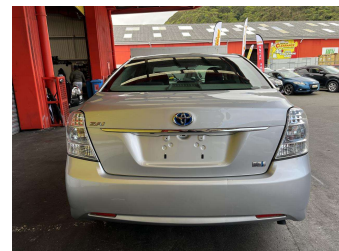

2010 Toyota Sai HYBRID

Purchase Price

\$12,995

Includes GST, Registration & Licensing

Finance may be available on this vehicle. Ask one of our friendly staff for more information.

Gain peace of mind with Mechanical Breakdown Insurance. **Ask us how.**

Top features

None Listed

Body Style

Sedan

Odometer

38,629 km

Engine

2362 cc, Hybrid

Fuel Type

Petrol

Transmission

Automatic

Wheels

-

VIN

7AT0H661X23022855