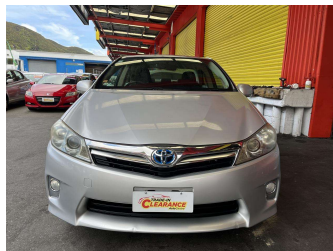

2010 Toyota Sai HYBRID

Purchase Price

\$12,995

Includes GST, Registration & Licensing

Finance may be available on this vehicle. Ask one of our friendly staff for more information.

Gain peace of mind with Mechanical Breakdown Insurance. **Ask us how.**

Top features

None Listed

Body Style

Sedan

Odometer

38,629 km

Engine

2362 cc, Hybrid

Fuel Type

Petrol

Transmission

Automatic

Wheels

-

VIN

7AT0H661X23022855