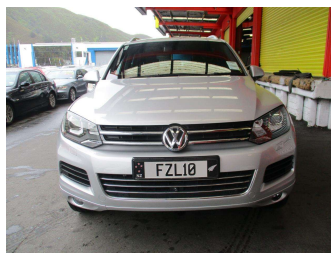

2012 Volkswagen Touareg TDI 250KW

Purchase Price **\$27,995**
Includes GST, Registration & Licensing

Finance may be available on this vehicle. Ask one of our friendly staff for more information.

Gain peace of mind with Mechanical Breakdown Insurance. **Ask us how.**

Top features
None Listed

Body Style
5 door, RV-SUV

Odometer
192,302 km

Engine
4134 cc

Fuel Type
Diesel

Transmission
Automatic, 4WD

Wheels
-

VIN
WVGZZZ7PZCD040640

Interior
-

Safety

Based on 2023 VSRR rating

Reg No.
FZL10

Ext Colour
Silver

History
NZ New

Seats
5 seats

CO2 Emissions
★☆☆☆☆
277 grams/km