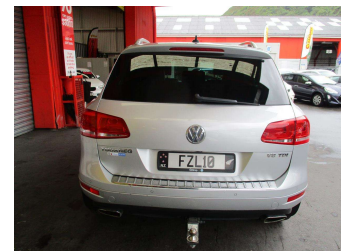

2012 Volkswagen Touareg TDI 250KW

Purchase Price **\$27,995**
Includes GST, Registration & Licensing

Finance may be available on this vehicle. Ask one of our friendly staff for more information.

Gain peace of mind with Mechanical Breakdown Insurance. **Ask us how.**

Top features
None Listed

Body Style
5 door, RV-SUV

Odometer
192,302 km

Engine
4134 cc

Fuel Type
Diesel

Transmission
Automatic, 4WD

Wheels
-

VIN
WVGZZZ7PZCD040640