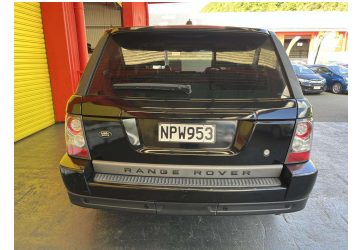

2006 Land Rover Range Rover 2.7D 6A 5D 4WD

Purchase Price

\$14,995

Includes GST, Registration & Licensing

Finance may be available on this vehicle. Ask one of our friendly staff for more information.

Gain peace of mind with Mechanical Breakdown Insurance. **Ask us how.**

Top features

- » 4WD/4x4
- » ABS Brakes
- » Air Bag
- » Air Conditioning
- » Alloy Wheels
- » Body Kit (Factory)
- » Central Locking
- » Fog Lights
- » Push Start Button
- » Rear Wiper
- » Roof Spoiler
- » Smart key
- » Steering wheel control...
- » Tints
- » Turbo Charger
- » Electric Windows

Body Style

5 door, RV-SUV

Odometer

160,705 km

Engine

2720 cc, Internal Combustion

Fuel Type

Diesel

Transmission

Automatic, 4WD

Wheels

-

VIN

SALLSAA136A981978

Interior

Beige, Leather