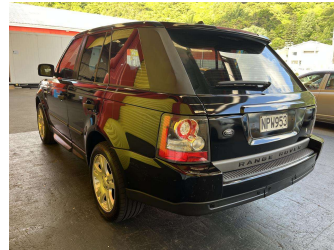

2006 Land Rover Range Rover 2.7D 6A 5D 4WD

Purchase Price

\$14,995

Includes GST, Registration & Licensing

Finance may be available on this vehicle. Ask one of our friendly staff for more information.

Gain peace of mind with Mechanical Breakdown Insurance. **Ask us how.**

Body Style

5 door, RV-SUV

Odometer

160,705 km

Engine

2720 cc, Internal Combustion

Fuel Type

Diesel