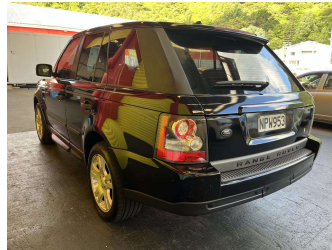

2006 Land Rover Range Rover 2.7D 6A 5D 4WD

Purchase Price

\$14,995

Includes GST, Registration & Licensing

Finance may be available on this vehicle. Ask one of our friendly staff for more information.

Gain peace of mind with Mechanical Breakdown Insurance. **Ask us how.**

Body Style

5 door, RV-SUV

Odometer

160,783 mi

Engine

2720 cc, Internal Combustion

Fuel Type

Diesel