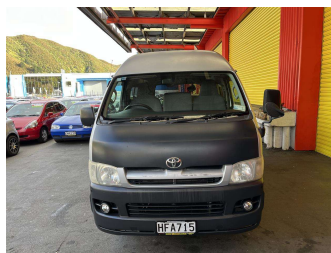

2005 Toyota REGIUS ACE

Purchase Price **\$16,995**
Includes GST, Registration & Licensing

Finance may be available on this vehicle. Ask one of our friendly staff for more information.

Gain peace of mind with Mechanical Breakdown Insurance. **Ask us how.**

Top features
None Listed

Body Style
Van

Odometer
209,737 km

Engine
1990 cc, Internal Combustion

Fuel Type
Petrol

Transmission
Manual

Wheels
-

VIN
7AT0H63TX13024878