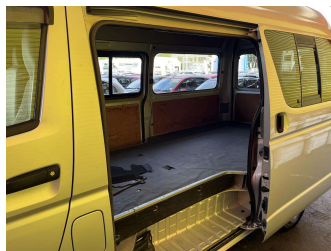

2005 Toyota REGIUS ACE

Purchase Price **$16,995**
Includes GST, Registration & Licensing

Finance may be available on this vehicle. Ask one of our friendly staff for more information.

Gain peace of mind with Mechanical Breakdown Insurance. **Ask us how.**

Top features
None Listed

Body Style
Van

Odometer
209,737 km

Engine
1990 cc, Internal Combustion

Fuel Type
Petrol

Transmission
Manual

Wheels
-

VIN
7AT0H63TX13024878

Interior
-

Safety
-

Reg No.
HFA715

Ext Colour
Silver

History
Ex-Overseas

Seats
3 seats

CO2 Emissions
-

Energy Economy
-

Stock ID: 27031

Trade In Clearance | Phone 04 566 6484 | Email sales@tradeinclearance.co.nz
125-127 Gracefield Road, Lower Hutt 5010, New Zealand
www.tradeinclearance.co.nz