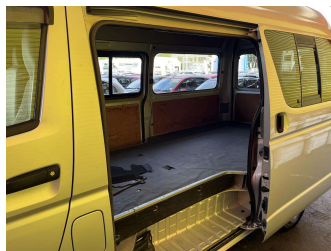

2005 Toyota REGIUS ACE

Purchase Price **$14,995**
Includes GST, Registration & Licensing

Finance may be available on this vehicle. Ask one of our friendly staff for more information.

Gain peace of mind with Mechanical Breakdown Insurance. **Ask us how.**

Top features
None Listed

Body Style
Van

Odometer
209,737 km

Engine
1990 cc, Internal Combustion

Fuel Type
Petrol

Transmission
Manual

Wheels
-

VIN
7AT0H63TX13024878

Interior
-

Safety
-

Reg No.
HFA715

Ext Colour
Silver

History
Ex-Overseas

Seats
3 seats

CO2 Emissions
-

Energy Economy
-

Stock ID: 27031

Trade In Clearance | Phone 04 566 6484 | Email sales@tradeinclearance.co.nz
125-127 Gracefield Road, Lower Hutt 5010, New Zealand
www.tradeinclearance.co.nz