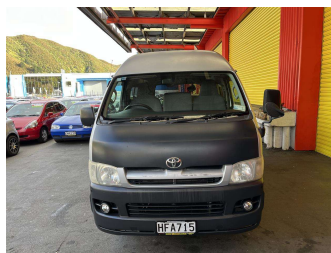

# 2005 Toyota REGIUS ACE

**Purchase Price** **\$14,995**  
Includes GST, Registration & Licensing

Finance may be available on this vehicle. Ask one of our friendly staff for more information.

Gain peace of mind with Mechanical Breakdown Insurance. **Ask us how.**

**Top features**  
None Listed

Body Style  
**Van**

Odometer  
**209,737 km**

Engine  
**1990 cc, Internal Combustion**

Fuel Type  
**Petrol**

Transmission  
**Manual**

Wheels  
-

VIN  
**7AT0H63TX13024878**