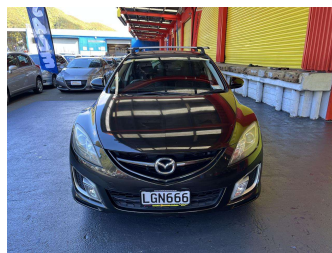

2009 Mazda Ateza SPORTS WAGON

Purchase Price

\$12,995

Includes GST, Registration & Licensing

Finance may be available on this vehicle. Ask one of our friendly staff for more information.

Gain peace of mind with Mechanical Breakdown Insurance. **Ask us how.**

Body Style

5 door, Station Wagon

Odometer

100,638 km

Engine

2480 cc, Internal Combustion

Fuel Type

Petrol

Transmission

Automatic, Front Wheel

Wheels

-

VIN

7AT0C139X18104939

Interior

Black