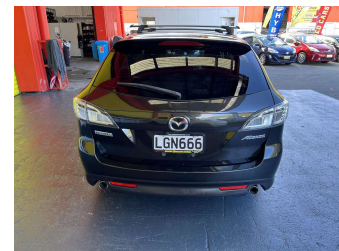

2009 Mazda Ateza SPORTS WAGON

Purchase Price

\$12,995

Includes GST, Registration & Licensing

Finance may be available on this vehicle. Ask one of our friendly staff for more information.

Gain peace of mind with Mechanical Breakdown Insurance. **Ask us how.**

Body Style

5 door, Station Wagon

Odometer

100,638 km

Engine

2480 cc, Internal Combustion

Fuel Type

Petrol

Transmission

Automatic, Front Wheel

Wheels

-

VIN

7AT0C139X18104939

Interior

Black