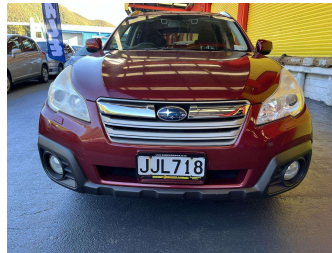

# 2012 Subaru Outback 3.6R

Purchase Price

**\$10,995**

Includes GST, Registration & Licensing

Finance may be available on this vehicle. Ask one of our friendly staff for more information.

Gain peace of mind with Mechanical Breakdown Insurance. **Ask us how.**

Body Style

**5 door, Station Wagon**

Odometer

**146,149 km**

Engine

**3620 cc, Internal Combustion**

Fuel Type

**Petrol**

Transmission

**Automatic, 4WD**

Wheels

-

VIN

**7AT0GF0BX15008096**

Interior

**Charcoal, Suede**