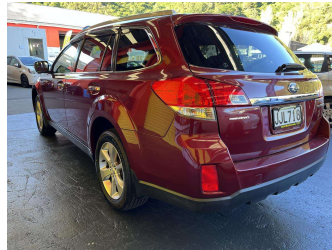

# 2012 Subaru Outback 3.6R

Purchase Price

**\$10,995**

Includes GST, Registration & Licensing

Finance may be available on this vehicle. Ask one of our friendly staff for more information.

Gain peace of mind with Mechanical Breakdown Insurance. **Ask us how.**

Body Style

**5 door, Station Wagon**

Odometer

**146,149 km**

Engine

**3620 cc, Internal Combustion**

Fuel Type

**Petrol**

Transmission

**Automatic, 4WD**

Wheels

-

VIN

**7AT0GF0BX15008096**

Interior

**Charcoal, Suede**