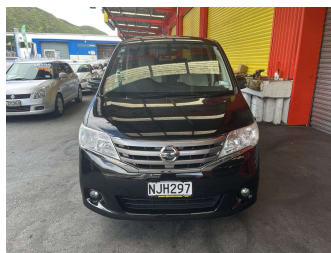

2013 Nissan Serena 20G S HYBRID

Purchase Price **\$10,995**
Includes GST, Registration & Licensing

Finance may be available on this vehicle. Ask one of our friendly staff for more information.

Gain peace of mind with Mechanical Breakdown Insurance. **Ask us how.**

Top features
None Listed

Body Style
5 door, People Movers

Odometer
147,174 km

Engine
1997 cc, Hybrid

Fuel Type
Petrol

Transmission
Automatic, Front Wheel

Wheels
-

VIN
7AT0DH3FX21090525

Interior
-

Safety

Based on 2023 VSRR rating

Reg No.
NJH297

Ext Colour
Black

History
Ex-Overseas

Seats
8 seats

CO2 Emissions
★★★★☆
171 grams/km