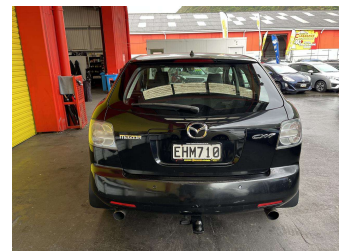

# 2008 Mazda CX-7 WAGON 5 DR AUTO

Purchase Price

**\$6,995**

Includes GST, Registration & Licensing

Finance may be available on this vehicle. Ask one of our friendly staff for more information.

Gain peace of mind with Mechanical Breakdown Insurance. **Ask us how.**

Body Style

**5 door, RV-SUV**

Odometer

**307,231 km**

Engine

**2261 cc, Internal Combustion**

Fuel Type

**Petrol**