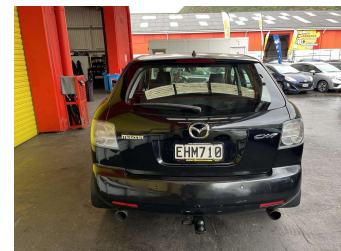

2008 Mazda CX-7 WAGON 5 DR AUTO

Purchase Price

\$5,995

Includes GST, Registration & Licensing

Finance may be available on this vehicle. Ask one of our friendly staff for more information.

Gain peace of mind with Mechanical Breakdown Insurance. **Ask us how.**

Body Style

5 door, RV-SUV

Odometer

307,231 km

Engine

2261 cc, Internal Combustion

Fuel Type

Petrol