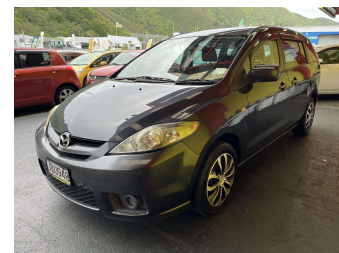

2005 Mazda Premacy

Purchase Price **\$6,995**
Includes GST, Registration & Licensing

Finance may be available on this vehicle. Ask one of our friendly staff for more information.

Gain peace of mind with Mechanical Breakdown Insurance. **Ask us how.**

Top features
None Listed

Body Style
5 door, People Movers

Odometer
123,037 km

Engine
1990 cc, Internal Combustion

Fuel Type
Petrol

Transmission
Automatic, Front Wheel

Wheels
-

VIN
7AT0C133X15127736

Interior
-

Safety
-

Reg No.
JBU940

Ext Colour
Grey

History
Ex-Overseas

Seats
7 seats

CO2 Emissions
-

Energy Economy
-