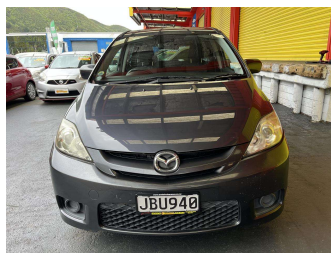

2005 Mazda Premacy

Purchase Price **\$6,995**
Includes GST, Registration & Licensing

Finance may be available on this vehicle. Ask one of our friendly staff for more information.

Gain peace of mind with Mechanical Breakdown Insurance. **Ask us how.**

Top features
None Listed

Body Style
5 door, People Movers

Odometer
123,037 km

Engine
1990 cc, Internal Combustion

Fuel Type
Petrol

Transmission
Automatic, Front Wheel

Wheels
-

VIN
7AT0C133X15127736

Interior
-

Safety
-

Reg No.
JBU940

Ext Colour
Grey

History
Ex-Overseas

Seats
7 seats

CO2 Emissions
-

Energy Economy
-