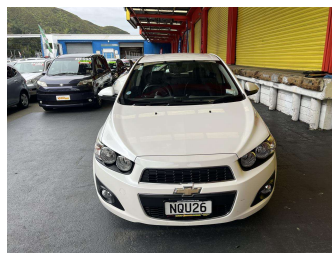

2015 Chevrolet Sonic Barina

Purchase Price **\$9,995**
Includes GST, Registration & Licensing

Finance may be available on this vehicle. Ask one of our friendly staff for more information.

Gain peace of mind with Mechanical Breakdown Insurance. **Ask us how.**

Body Style
5 door, Hatchback

Odometer
49,940 km

Engine
1590 cc, Internal Combustion

Fuel Type
Petrol

Transmission
Automatic, Front Wheel

Wheels
-

VIN
KL1TA48ELFB072061

Interior
Black, Leather