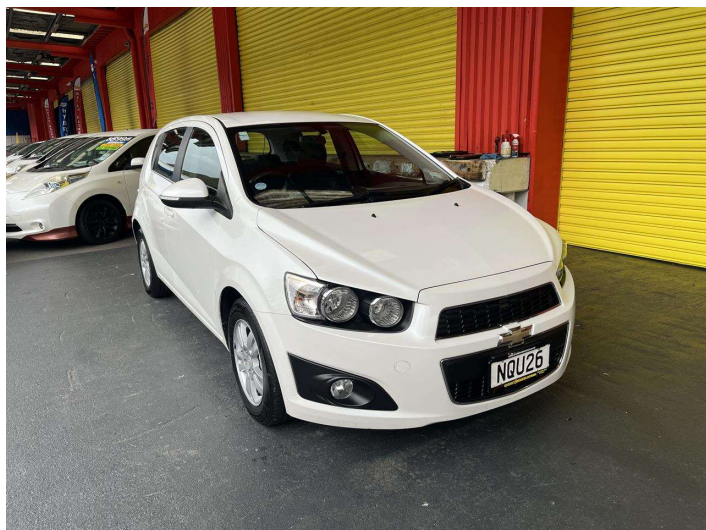

2015 Chevrolet Sonic Barina

Purchase Price **\$9,995**
Includes GST, Registration & Licensing

Finance may be available on this vehicle. Ask one of our friendly staff for more information.

Gain peace of mind with Mechanical Breakdown Insurance. **Ask us how.**

Body Style
5 door, Hatchback

Odometer
49,940 km

Engine
1590 cc, Internal Combustion

Fuel Type
Petrol

Transmission
Automatic, Front Wheel

Wheels
-

VIN
KL1TA48ELFB072061

Interior
Black, Leather

Safety
-

Reg No.
NQU26

Ext Colour
White

History
Ex-Overseas

Seats
5 seats

CO2 Emissions
-

Energy Economy
-

Stock ID: 27666