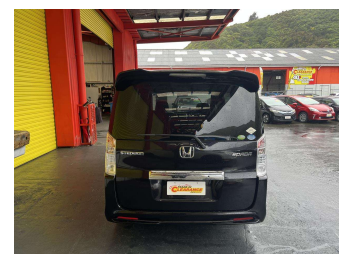

2012 Honda STEPWAGON SPADA

Purchase Price **\$9,995**
Includes GST, Registration & Licensing

Finance may be available on this vehicle. Ask one of our friendly staff for more information.

Gain peace of mind with Mechanical Breakdown Insurance. **Ask us how.**

Body Style
4 door, People Movers

Odometer
151,249 km

Engine
1997 cc, Internal Combustion

Fuel Type
Petrol

Transmission
Automatic, Front Wheel

Wheels
-

VIN
7AT08G87X24214955

Interior
Black, Cloth