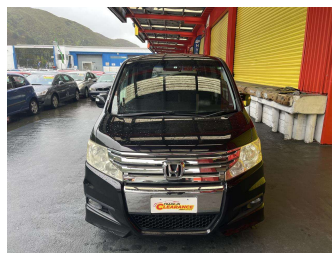

2012 Honda STEPWAGON SPADA

Purchase Price **\$9,995**
Includes GST, Registration & Licensing

Finance may be available on this vehicle. Ask one of our friendly staff for more information.

Gain peace of mind with Mechanical Breakdown Insurance. **Ask us how.**

Body Style
4 door, People Movers

Odometer
151,249 km

Engine
1997 cc, Internal Combustion

Fuel Type
Petrol

Transmission
Automatic, Front Wheel

Wheels
-

VIN
7AT08G87X24214955

Interior
Black, Cloth