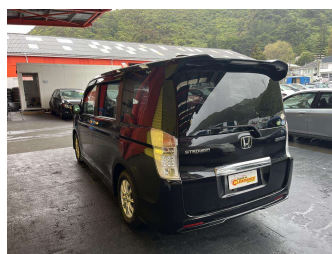

2012 Honda STEPWAGON SPADA

Purchase Price **\$9,995**
Includes GST, Registration & Licensing

Finance may be available on this vehicle. Ask one of our friendly staff for more information.

Gain peace of mind with Mechanical Breakdown Insurance. **Ask us how.**

Body Style
4 door, People Movers

Odometer
151,249 km

Engine
1997 cc, Internal Combustion

Fuel Type
Petrol

Transmission
Automatic, Front Wheel

Wheels
-

VIN
7AT08G87X24214955

Interior
Black, Cloth