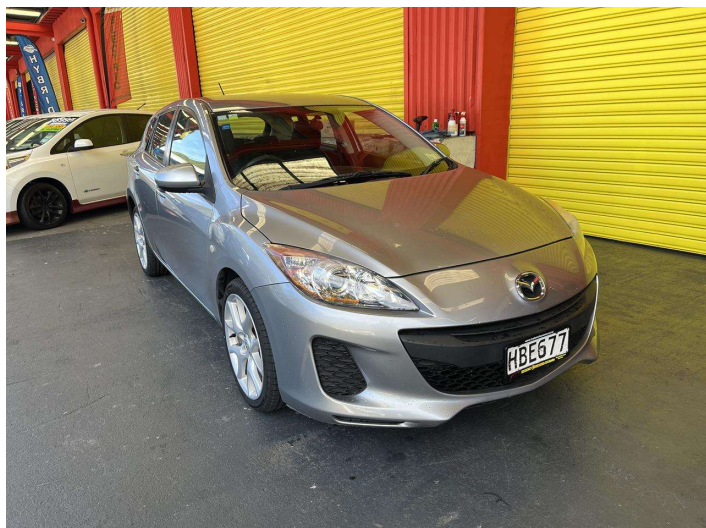

2013 Mazda 3 Sporthatch GLX

Purchase Price **\$12,995**
Includes GST, Registration & Licensing

Finance may be available on this vehicle. Ask one of our friendly staff for more information.

Gain peace of mind with Mechanical Breakdown Insurance. **Ask us how.**

Body Style
5 door, Hatchback

Odometer
120,296 km

Engine
1999 cc, Internal Combustion

Fuel Type
Petrol

Transmission
Automatic, Front Wheel

Wheels
-

VIN
JM0BL10F200422322

Interior
Charcoal, Suede

Safety
-

Reg No.
HBE677

Ext Colour
Silver

History
NZ New

Seats
5 seats

CO2 Emissions
-

Energy Economy
-

Stock ID: 27439