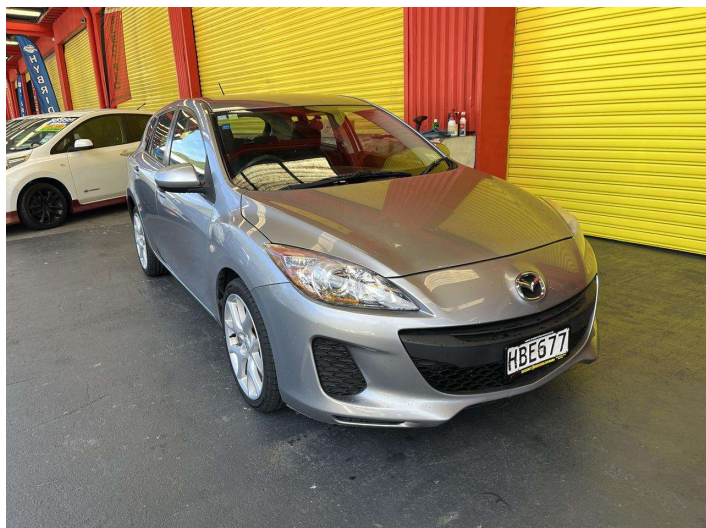

# 2013 Mazda 3 Sporthatch GLX

**Purchase Price** **\$12,995**  
Includes GST, Registration & Licensing

Finance may be available on this vehicle. Ask one of our friendly staff for more information.

Gain peace of mind with Mechanical Breakdown Insurance. **Ask us how.**

Body Style  
**5 door, Hatchback**

Odometer  
**120,296 km**

Engine  
**1999 cc, Internal Combustion**

Fuel Type  
**Petrol**

Transmission  
**Automatic, Front Wheel**

Wheels  
-

VIN  
**JM0BL10F200422322**

Interior  
**Charcoal, Suede**

Safety  
-

Reg No.  
**HBE677**

Ext Colour  
**Silver**

History  
**NZ New**

Seats  
**5 seats**

CO2 Emissions  
-

Energy Economy  
-