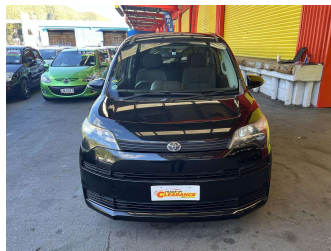

2012 Toyota Spade

Purchase Price **\$11,995**
Includes GST, Registration & Licensing

Finance may be available on this vehicle. Ask one of our friendly staff for more information.

Gain peace of mind with Mechanical Breakdown Insurance. **Ask us how.**

- Top features**
- » ABS Brakes
 - » Air Bag
 - » Air Conditioning
 - » Central Locking
 - » Electric Windows
 - » Power Steering
 - » Tints

Body Style
Hatchback

Odometer
90,215 km

Engine
1496 cc, Internal Combustion

Fuel Type
Petrol

Transmission
Automatic

Wheels
-

VIN
7AT0H662X24030932

Interior
-

Safety
-

Reg No.
-

Ext Colour
Black