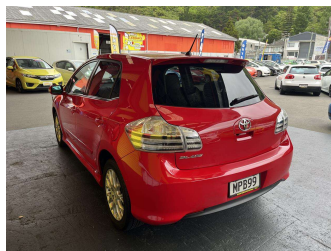

2007 Toyota Blade LOW KMS!

Purchase Price **\$9,995**
Includes GST, Registration & Licensing

Finance may be available on this vehicle. Ask one of our friendly staff for more information.

Gain peace of mind with Mechanical Breakdown Insurance. **Ask us how.**

Body Style
5 door, Hatchback

Odometer
86,026 km

Engine
2362 cc, Internal Combustion

Fuel Type
Petrol

Transmission
Automatic, Front Wheel

Wheels
-

VIN
7AT0H656X19016122

Interior
Black, Cloth