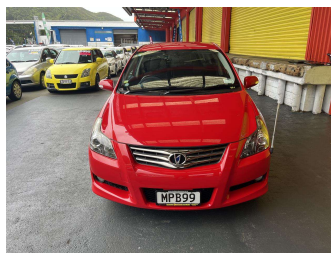

2007 Toyota Blade LOW KMS!

Purchase Price **\$9,995**
Includes GST, Registration & Licensing

Finance may be available on this vehicle. Ask one of our friendly staff for more information.

Gain peace of mind with Mechanical Breakdown Insurance. **Ask us how.**

Body Style
5 door, Hatchback

Odometer
86,026 km

Engine
2362 cc, Internal Combustion

Fuel Type
Petrol

Transmission
Automatic, Front Wheel

Wheels
-

VIN
7AT0H656X19016122

Interior
Black, Cloth