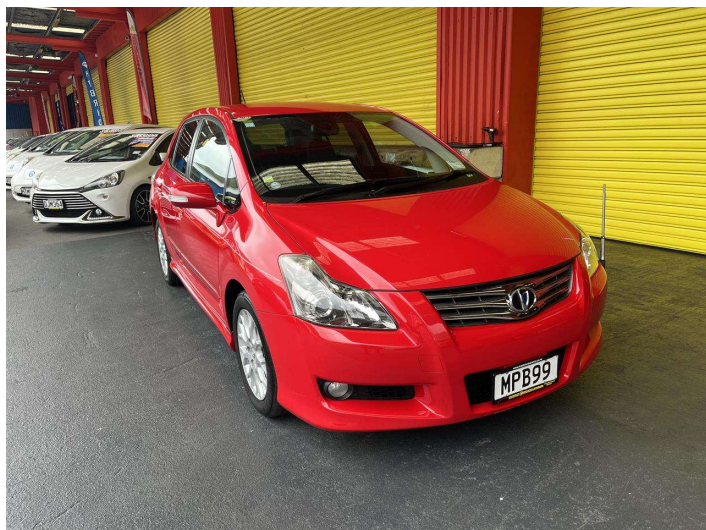

2007 Toyota Blade LOW KMS!

Purchase Price **\$9,995**
Includes GST, Registration & Licensing

Finance may be available on this vehicle. Ask one of our friendly staff for more information.

Gain peace of mind with Mechanical Breakdown Insurance. **Ask us how.**

Body Style
5 door, Hatchback

Odometer
86,026 km

Engine
2362 cc, Internal Combustion

Fuel Type
Petrol

Transmission
Automatic, Front Wheel

Wheels
-

VIN
7AT0H656X19016122

Interior
Black, Cloth