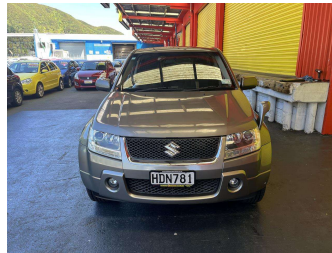

# 2006 Suzuki Escudo V6 4WD

**Purchase Price** **\$9,995**  
Includes GST, Registration & Licensing

Finance may be available on this vehicle. Ask one of our friendly staff for more information.

Gain peace of mind with Mechanical Breakdown Insurance. **Ask us how.**

Body Style  
**5 door, RV-SUV**

Odometer  
**186,887 km**

Engine  
**2730 cc, Internal Combustion**

Fuel Type  
**Petrol**

Transmission  
**Automatic, 4WD**

Wheels  
-

VIN  
**7AT0GK4MX12102083**

Interior  
**Charcoal, Cloth**