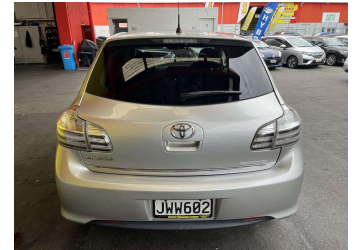

# 2007 Toyota Blade

Purchase Price

**\$6,995**

Includes GST, Registration & Licensing

Finance may be available on this vehicle. Ask one of our friendly staff for more information.

Gain peace of mind with Mechanical Breakdown Insurance. **Ask us how.**

## Top features

- » ABS Brakes
- » Alloy Wheels
- » Electric Windows

Body Style

**5 door, Hatchback**

Odometer

**226,747 km**

Engine

**2360 cc, Internal Combustion**

Fuel Type

**Petrol**

Transmission

**Auto, Front Wheel**

Wheels

-

VIN

**7AT0H656X16001926**