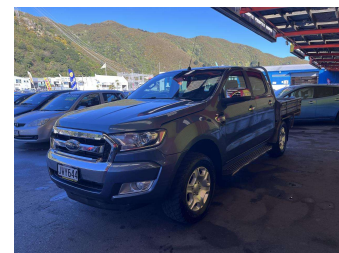

# 2016 Ford Ranger XLT DOUBLE CAB W/SA

Purchase Price **\$22,995**  
Includes GST, Registration & Licensing

Finance may be available on this vehicle. Ask one of our friendly staff for more information.

Gain peace of mind with Mechanical Breakdown Insurance. **Ask us how.**

Body Style  
**4 door, Ute**

Odometer  
**247,773 km**

Engine  
**3198 cc, Internal Combustion**

Fuel Type  
**Diesel**

Transmission  
**Automatic**

Wheels  
-

VIN  
**MNAUMFF50GW580499**

Interior  
-