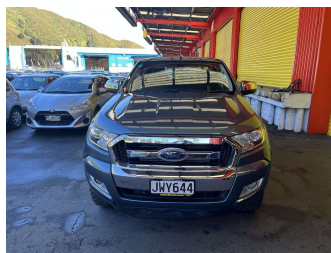

# 2016 Ford Ranger XLT DOUBLE CAB W/SA

Purchase Price **\$22,995**  
Includes GST, Registration & Licensing

Finance may be available on this vehicle. Ask one of our friendly staff for more information.

Gain peace of mind with Mechanical Breakdown Insurance. **Ask us how.**

Body Style  
**4 door, Ute**

Odometer  
**247,773 km**

Engine  
**3198 cc, Internal Combustion**

Fuel Type  
**Diesel**

Transmission  
**Automatic**

Wheels  
-

VIN  
**MNAUMFF50GW580499**

Interior  
-